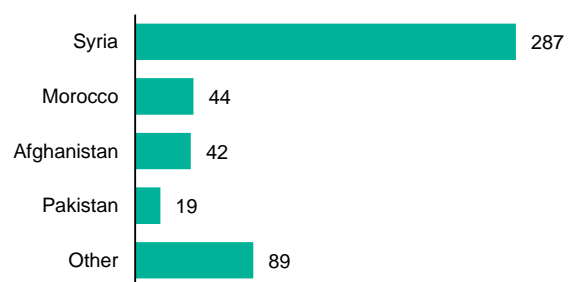

Serbia

January 2024

Asylum-seekers and migrants - presence*

Overall presence

The number of new entries in government centers – January: **2,782**
 The number of new entries in government centers – December: **5,001**

Total occupancy of government centers – end January: **1,212**
 Total occupancy of government centers – end December: **2,638**

Total of unaccompanied children in centers - end January: **28**
 Total of unaccompanied children in centers - end December: **111**

To see Site Profiles, please click on the map

Occupancy of Asylum and Reception/Transit Centers*

Asylum centers

Reception/Transit centers

Presence in Asylum Centers by nationality¹

Jan 2024

Presence in Transit Centers by nationality¹

Jan 2024

¹ Claimed nationality as the persons on the move are undocumented

Asylum and Temporary Protection*

	2019	2020	2021	2022	2023	Jan 2024
Intentions to seek asylum	12,937	2,830	2,306	4,181	1,654	66
Applications for asylum submitted	252	144	174	320	196	14
Persons granted refugee status or subsidiary protection	35	29	14	30	9	1
Negative decisions (rejected or refused)	94	74	60	65	59	5
Suspended cases ¹	162	119	73	258	115	9