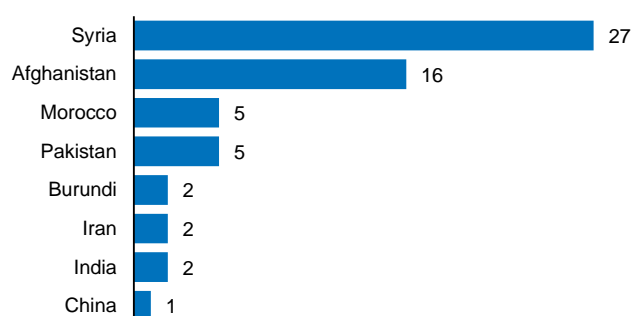

Asylum and Temporary Protection*

	2019	2020	2021	2022	2023	Jan 2024
Intentions to seek asylum	12,937	2,830	2,306	4,181	1,654	66
Applications for asylum submitted	252	144	174	320	196	14
Persons granted refugee status or subsidiary protection	35	29	14	30	9	1
Negative decisions (rejected or refused)	94	74	60	65	59	5
Suspended cases¹	162	119	73	258	115	9

¹ Persons who left asylum procedure

	2022	2023	Jan 2024
Temporary protection granted (persons fleeing Ukraine)	1,115	1,145	19

Persons granted protection in Serbia (Refugee Status Determination) - TOTAL 248

Total persons granted protection in Serbia (Refugee Status Determination and Temporary Protection) - TOTAL 1,412

Asylum intentions | 2024