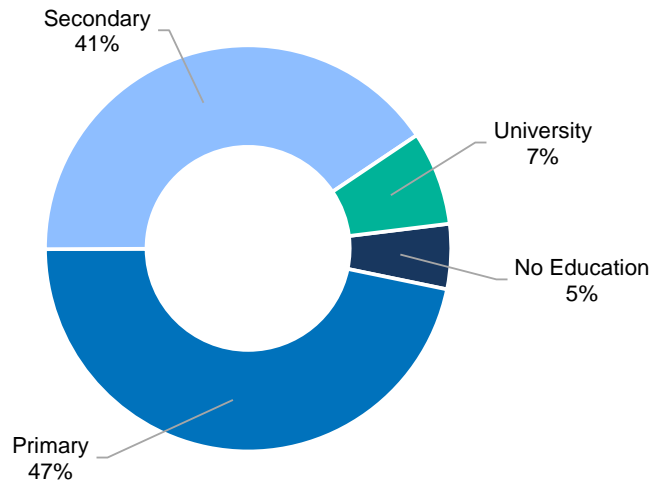

Positive decision by age and sex²

² The data is updated annually

Positive decisions by year

UNHCR profiling of arrivals*

Total profiled individuals – January: **1,149**
 Total profiled individuals – 2023: **40,211**

Profiled by Nationality

Profiled by Gender and Age

UASC among profiled

Level of education

Data collected from Apr 2023

Occupations

Data collected from Apr 2023

* Information based on findings of UNHCR staff and partners