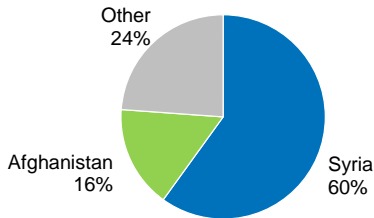

Total persons granted protection in Serbia (Refugee Status Determination and Temporary Protection) - TOTAL 1,412

Asylum intentions | 2024

Asylum applications | 2024

Positive decisions by Nationality

■ Refugee status ■ Subsidiary protection

Positive decision by age and sex²

² The data is updated annually

Positive decisions by year

UNHCR profiling of arrivals*

Total profiled individuals – January: **1,149**
 Total profiled individuals – 2023: **40,211**

Profiled by Nationality

Profiled by Gender and Age

UASC among profiled

Level of education

Data collected from Apr 2023

Occupations

Data collected from Apr 2023

* Information based on findings of UNHCR staff and partners