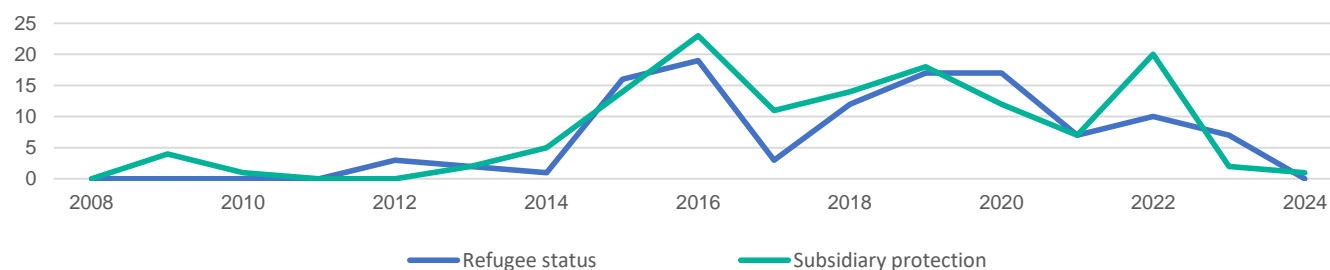

Total persons granted protection in Serbia (Refugee Status Determination and Temporary Protection) - TOTAL 1,412

Asylum intentions | 2024

Asylum applications | 2024

Positive decisions by Nationality

■ Refugee status ■ Subsidiary protection

Positive decision by age and sex²

² The data is updated annually

Positive decisions by year

UNHCR profiling of arrivals*

Total profiled individuals – January: **1,149**
 Total profiled individuals – 2023: **40,211**