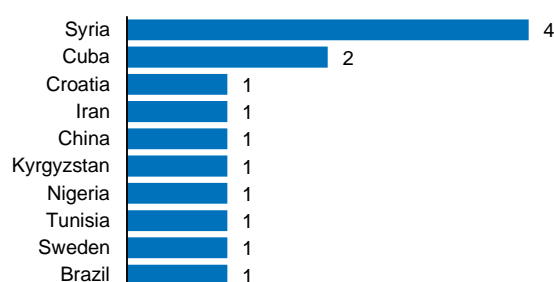

Jan 2024

¹ Claimed nationality as the persons on the move are undocumented

Asylum and Temporary Protection*

	2019	2020	2021	2022	2023	Jan 2024
Intentions to seek asylum	12,937	2,830	2,306	4,181	1,654	66
Applications for asylum submitted	252	144	174	320	196	14
Persons granted refugee status or subsidiary protection	35	29	14	30	9	1
Negative decisions (rejected or refused)	94	74	60	65	59	5
Suspended cases ¹	162	119	73	258	115	9

¹ Persons who left asylum procedure

	2022	2023	Jan 2024
Temporary protection granted (persons fleeing Ukraine)	1,115	1,145	19

Persons granted protection in Serbia (Refugee Status Determination) - TOTAL 248

Total persons granted protection in Serbia (Refugee Status Determination and Temporary Protection) - TOTAL 1,412

Asylum intentions | 2024

Asylum applications | 2024

Positive decisions by Nationality

■ Refugee status ■ Subsidiary protection