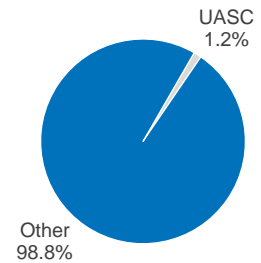

Positive decision by age and sex²

² The data is updated annually

Positive decisions by year

UNHCR profiling of arrivals*

Total profiled individuals – January: **1,149**
 Total profiled individuals – 2023: **40,211**

Profiled by Nationality

Profiled by Gender and Age

UASC among profiled

Level of education

Data collected from Apr 2023

Occupations

Data collected from Apr 2023

* Information based on findings of UNHCR staff and partners