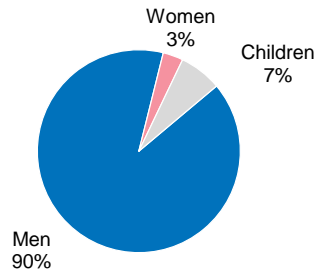

Total persons granted protection in Serbia (Refugee Status Determination and Temporary Protection) - TOTAL 1,412

Asylum intentions | 2024

Asylum applications | 2024

Positive decisions by Nationality

■ Refugee status ■ Subsidiary protection

Positive decision by age and sex²

² The data is updated annually

Positive decisions by year

UNHCR profiling of arrivals*

Total profiled individuals – January: **1,149**
 Total profiled individuals – 2023: **40,211**

Profiled by Nationality

Profiled by Gender and Age

UASC among profiled

Level of education

Data collected from Apr 2023

Occupations

Data collected from Apr 2023

* Information based on findings of UNHCR staff and partners