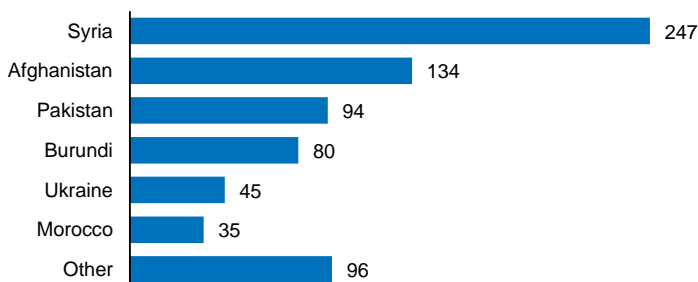

Serbia

January 2024

Asylum-seekers and migrants - presence*

Overall presence

The number of new entries in government centers – January: **2,782**
 The number of new entries in government centers – December: **5,001**

Total occupancy of government centers – end January: **1,212**
 Total occupancy of government centers – end December: **2,638**

Total of unaccompanied children in centers - end January: **28**
 Total of unaccompanied children in centers - end December: **111**

To see Site Profiles, please click on the map

Occupancy of Asylum and Reception/Transit Centers*

Asylum centers

Reception/Transit centers

Presence in Asylum Centers by nationality¹

Jan 2024

Presence in Transit Centers by nationality¹

Jan 2024

¹ Claimed nationality as the persons on the move are undocumented

Asylum and Temporary Protection*

	2019	2020	2021	2022	2023	Jan 2024
Intentions to seek asylum	12,937	2,830	2,306	4,181	1,654	66
Applications for asylum submitted	252	144	174	320	196	14
Persons granted refugee status or subsidiary protection	35	29	14	30	9	1
Negative decisions (rejected or refused)	94	74	60	65	59	5
Suspended cases ¹	162	119	73	258	115	9