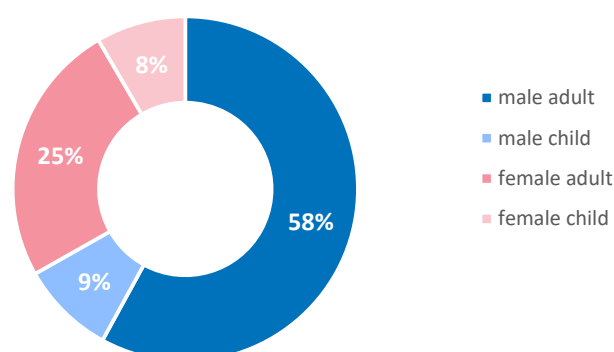

Total persons granted protection in Serbia (Refugee Status Determination and Temporary Protection) - TOTAL 1,412

Asylum intentions | 2024

Asylum applications | 2024

Positive decisions by Nationality

■ Refugee status ■ Subsidiary protection

Positive decision by age and sex²

² The data is updated annually

Positive decisions by year

UNHCR profiling of arrivals*

Total profiled individuals – January: **1,149**
 Total profiled individuals – 2023: **40,211**