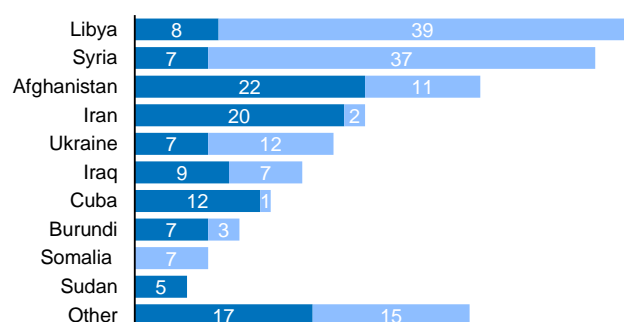

¹ Persons who left asylum procedure

	2022	2023	Jan 2024
Temporary protection granted (persons fleeing Ukraine)	1,115	1,145	19

Persons granted protection in Serbia (Refugee Status Determination) - TOTAL 248

Total persons granted protection in Serbia (Refugee Status Determination and Temporary Protection) - TOTAL 1,412

Asylum intentions | 2024

Asylum applications | 2024

Positive decisions by Nationality

■ Refugee status ■ Subsidiary protection

Positive decision by age and sex²

² The data is updated annually

Positive decisions by year

UNHCR profiling of arrivals*

Total profiled individuals – January: **1,149**
 Total profiled individuals – 2023: **40,211**