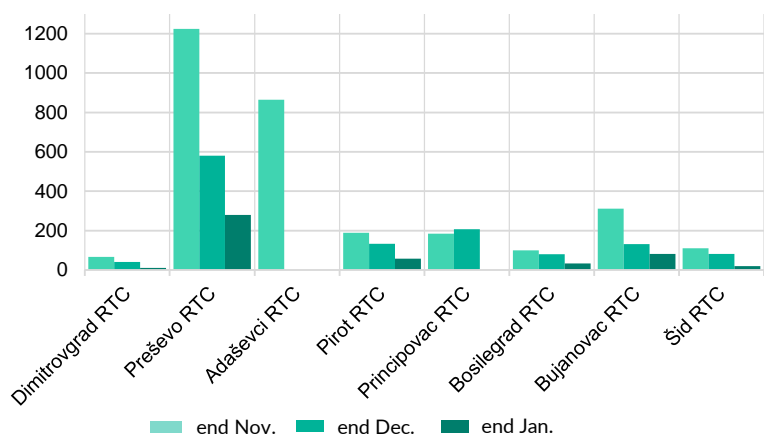

Serbia

January 2024

Asylum-seekers and migrants - presence*

Overall presence

The number of new entries in government centers – January: **2,782**
 The number of new entries in government centers – December: **5,001**

Total occupancy of government centers – end January: **1,212**
 Total occupancy of government centers – end December: **2,638**

Total of unaccompanied children in centers - end January: **28**
 Total of unaccompanied children in centers - end December: **111**

To see Site Profiles, please click on the map

Occupancy of Asylum and Reception/Transit Centers*

Asylum centers

Reception/Transit centers

Presence in Asylum Centers by nationality¹

Jan 2024

Presence in Transit Centers by nationality¹