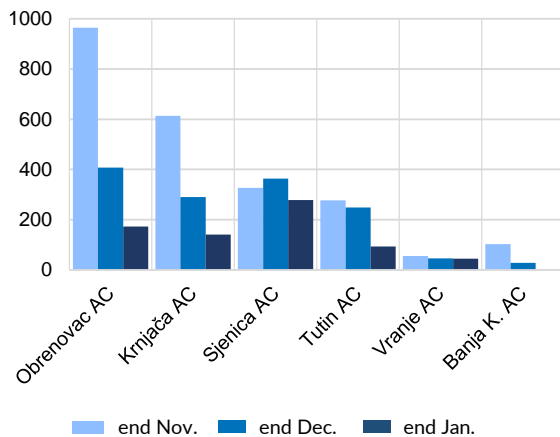

Serbia

January 2024

Asylum-seekers and migrants - presence*

Overall presence

The number of new entries in government centers – January: **2,782**
 The number of new entries in government centers – December: **5,001**

Total occupancy of government centers – end January: **1,212**
 Total occupancy of government centers – end December: **2,638**

Total of unaccompanied children in centers - end January: **28**
 Total of unaccompanied children in centers - end December: **111**

To see Site Profiles, please click on the map

Occupancy of Asylum and Reception/Transit Centers*

Asylum centers

Reception/Transit centers

Presence in Asylum Centers by nationality¹

Jan 2024

Presence in Transit Centers by nationality¹