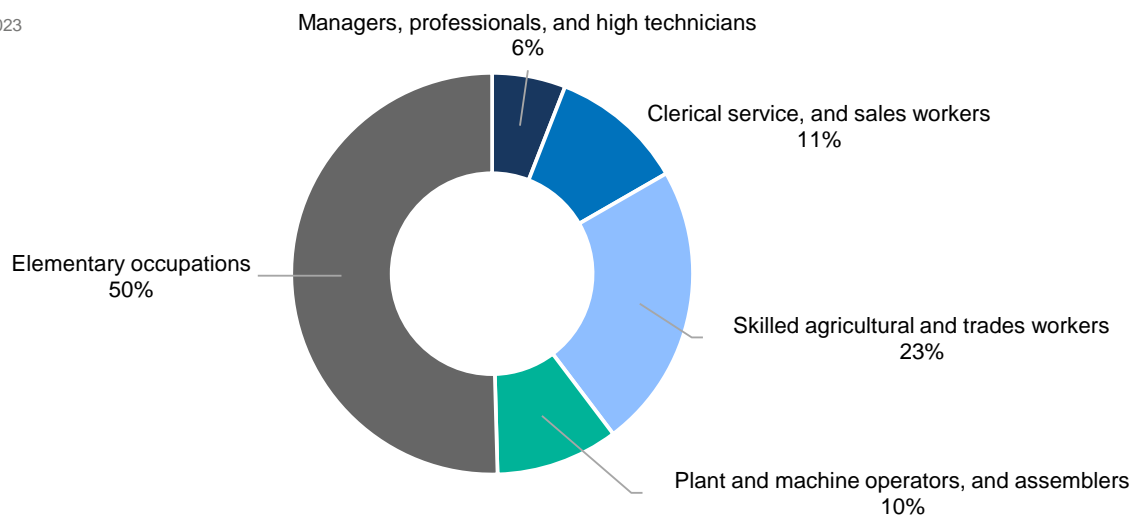

Positive decision by age and sex²

² The data is updated annually

Positive decisions by year

UNHCR profiling of arrivals*

Total profiled individuals – January: **1,149**
 Total profiled individuals – 2023: **40,211**

Profiled by Nationality

Profiled by Gender and Age

UASC among profiled

Level of education

Data collected from Apr 2023

Occupations

Data collected from Apr 2023

* Information based on findings of UNHCR staff and partners