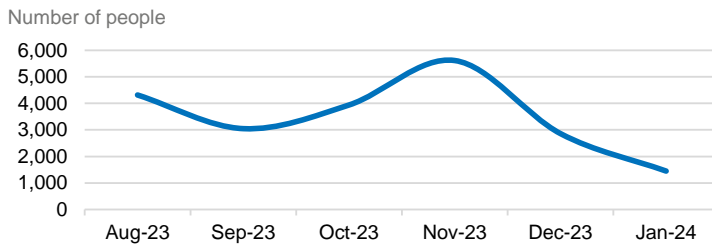

Serbia

January 2024

Asylum-seekers and migrants - presence*

Overall presence

The number of new entries in government centers – January: **2,782**
 The number of new entries in government centers – December: **5,001**

Total occupancy of government centers – end January: **1,212**
 Total occupancy of government centers – end December: **2,638**

Total of unaccompanied children in centers - end January: **28**
 Total of unaccompanied children in centers - end December: **111**