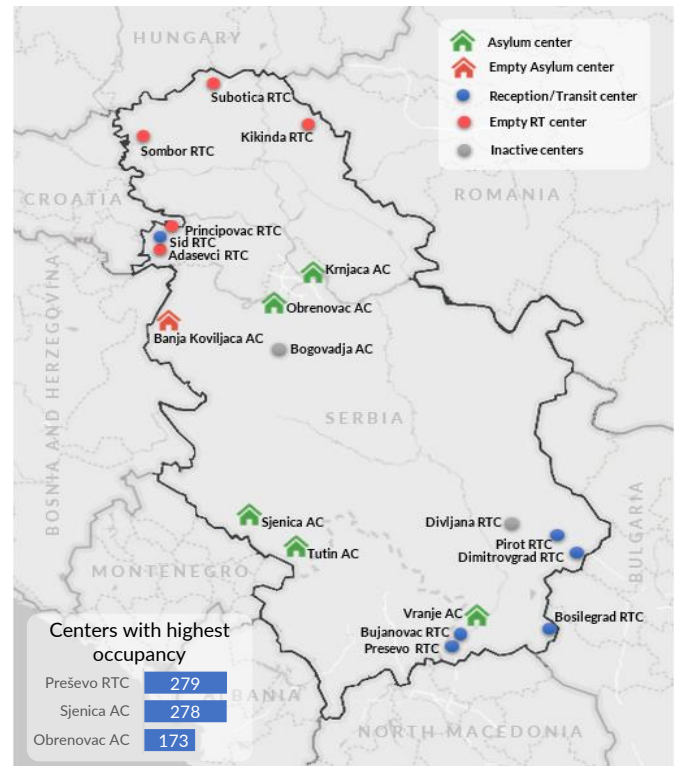

Serbia

January 2024

Asylum-seekers and migrants - presence*

Overall presence

The number of new entries in government centers – January: **2,782**
 The number of new entries in government centers – December: **5,001**

Total occupancy of government centers – end January: **1,212**
 Total occupancy of government centers – end December: **2,638**

Total of unaccompanied children in centers - end January: **28**
 Total of unaccompanied children in centers - end December: **111**