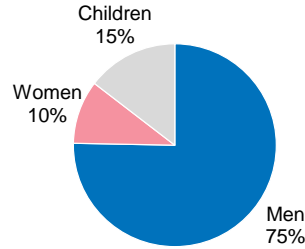

Total persons granted protection in Serbia (Refugee Status Determination and Temporary Protection) - TOTAL 1,432

Asylum intentions | 2024

Asylum applications | 2024

Positive decisions by Nationality

■ Refugee status ■ Subsidiary protection

Positive decision by age and sex²

² The data is updated annually

Positive decisions by year

UNHCR profiling of arrivals*

Total profiled individuals – February

405

Total profiled individuals – 2024:

1,554

Profiled by Nationality

Profiled by Gender and Age

UASC among profiled

Level of education

Data collected from Apr 2023

Occupations

Data collected from Apr 2023

* Information based on findings of UNHCR staff and partners