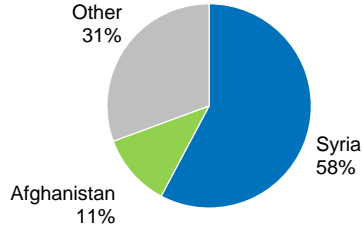

Total persons granted protection in Serbia (Refugee Status Determination and Temporary Protection) - TOTAL 1,432

Asylum intentions | 2024

Asylum applications | 2024

Positive decisions by Nationality

■ Refugee status ■ Subsidiary protection

Positive decision by age and sex²

² The data is updated annually

Positive decisions by year

UNHCR profiling of arrivals*

Total profiled individuals – February

405

Total profiled individuals – 2024:

1,554

Profiled by Nationality

Profiled by Gender and Age

UASC among profiled

Level of education

Data collected from Apr 2023

Occupations

Data collected from Apr 2023

* Information based on findings of UNHCR staff and partners