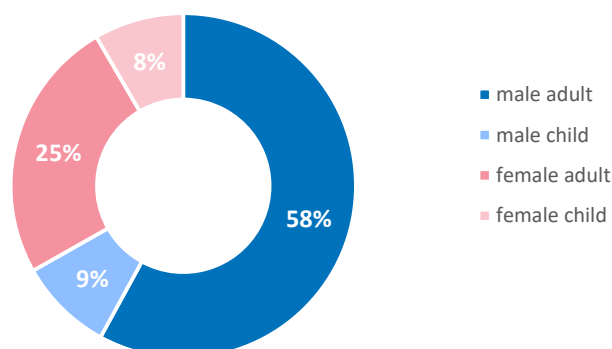

¹ Persons who left asylum procedure

	2022	2023	2024 Jan-Feb	Feb 2024
Temporary protection granted (persons fleeing Ukraine)	1,115	1,145	39	21

Persons granted protection in Serbia (Refugee Status Determination) - TOTAL 248

Total persons granted protection in Serbia (Refugee Status Determination and Temporary Protection) - TOTAL 1,432

Asylum intentions | 2024

Asylum applications | 2024

Positive decisions by Nationality

■ Refugee status ■ Subsidiary protection

Positive decision by age and sex²

² The data is updated annually

Positive decisions by year

UNHCR profiling of arrivals*

Total profiled individuals – February

405

Total profiled individuals – 2024:

1,554