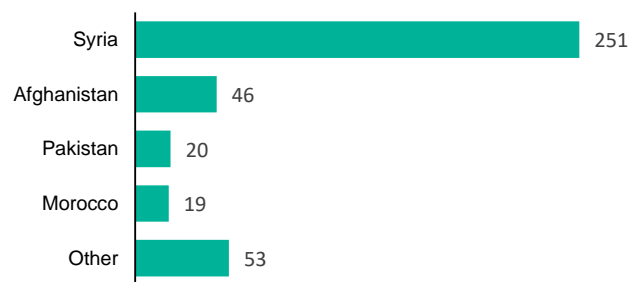

Presence in Transit Centers by nationality¹

Feb 2024

¹ Claimed nationality as the persons on the move are undocumented