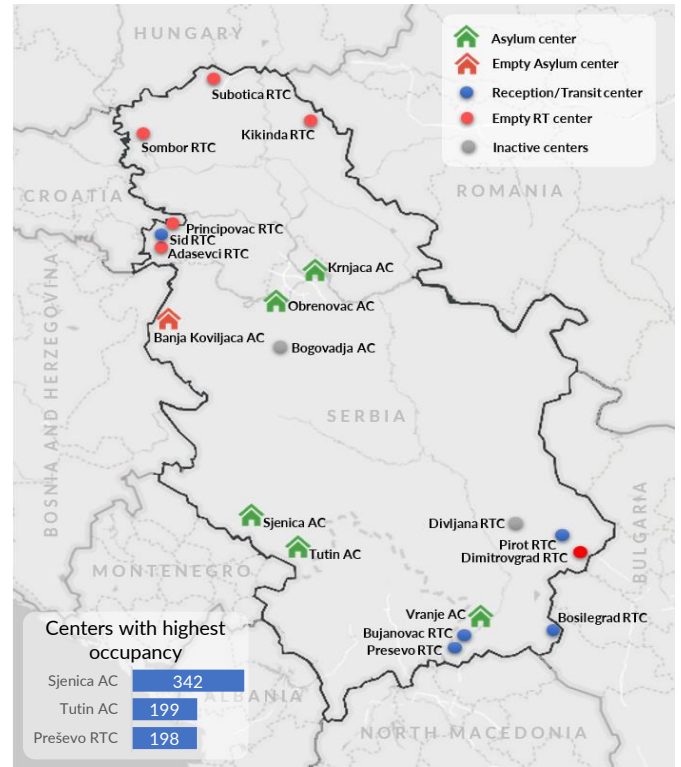

Serbia

February 2024

Asylum-seekers and migrants - presence*

Overall presence

The number of new entries in government centers – February: 1,687
 The number of new entries in government centers – January: 2,782

Total occupancy of government centers – end February: 1,162
 Total occupancy of government centers – end January: 1,212

Total of unaccompanied children in centers - end February: 113
 Total of unaccompanied children in centers - end January: 28