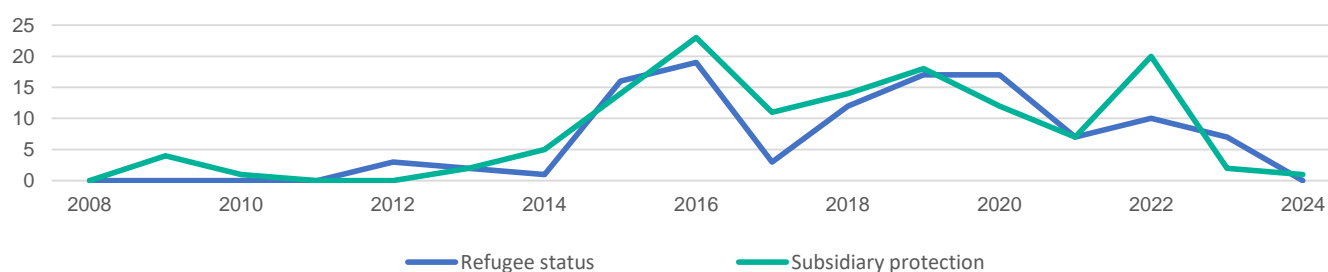

Total persons granted protection in Serbia (Refugee Status Determination and Temporary Protection) - TOTAL 1,432

Asylum intentions | 2024

Asylum applications | 2024

Positive decisions by Nationality

■ Refugee status ■ Subsidiary protection

Positive decision by age and sex²

² The data is updated annually

Positive decisions by year

UNHCR profiling of arrivals*

Total profiled individuals – February

405

Total profiled individuals – 2024:

1,554