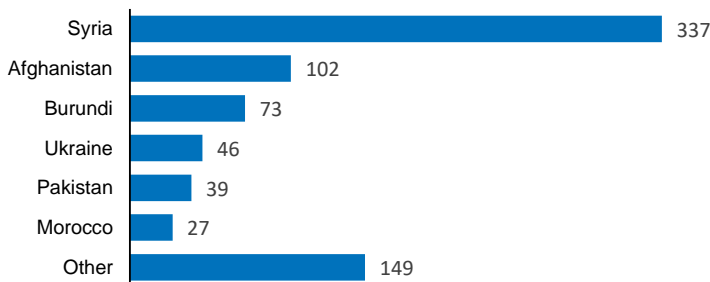

Serbia

February 2024

Asylum-seekers and migrants - presence*

Overall presence

The number of new entries in government centers – February: 1,687
 The number of new entries in government centers – January: 2,782

Total occupancy of government centers – end February: 1,162
 Total occupancy of government centers – end January: 1,212

Total of unaccompanied children in centers - end February: 113
 Total of unaccompanied children in centers - end January: 28

To see Site Profiles, please click on the map

Occupancy of Asylum and Reception/Transit Centers*

Asylum centers

Reception/Transit centers

Presence in Asylum Centers by nationality¹

Feb 2024

Presence in Transit Centers by nationality¹