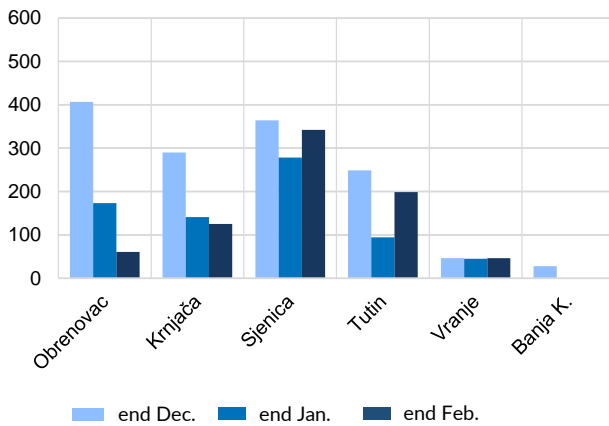

Serbia

February 2024

Asylum-seekers and migrants - presence*

Overall presence

The number of new entries in government centers – February: 1,687
 The number of new entries in government centers – January: 2,782

Total occupancy of government centers – end February: 1,162
 Total occupancy of government centers – end January: 1,212

Total of unaccompanied children in centers - end February: 113
 Total of unaccompanied children in centers - end January: 28

To see Site Profiles, please click on the map

Occupancy of Asylum and Reception/Transit Centers*

Asylum centers

Reception/Transit centers

Presence in Asylum Centers by nationality¹

Feb 2024

Presence in Transit Centers by nationality¹