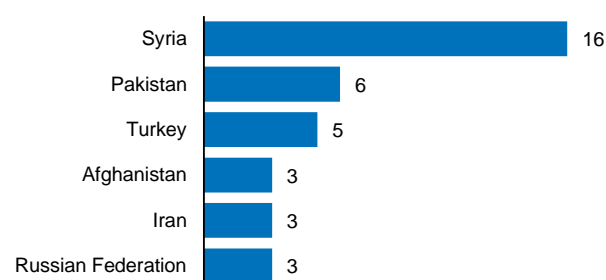

Feb 2024

¹ Claimed nationality as the persons on the move are undocumented

Asylum and Temporary Protection*

	2020	2021	2022	2023	2024 Jan-Feb	Feb 2024
Intentions to seek asylum	2,830	2,306	4,181	1,654	104	38
Applications for asylum submitted	144	174	320	196	53	39
Persons granted refugee status or subsidiary protection	29	14	30	9	1	0
Negative decisions (rejected or refused)	74	60	65	59	14	9
Suspended cases ¹	119	73	258	115	20	11

¹ Persons who left asylum procedure

	2022	2023	2024 Jan-Feb	Feb 2024
Temporary protection granted (persons fleeing Ukraine)	1,115	1,145	39	21

Persons granted protection in Serbia (Refugee Status Determination) - TOTAL 248

Total persons granted protection in Serbia (Refugee Status Determination and Temporary Protection) - TOTAL 1,432

Asylum intentions | 2024

Asylum applications | 2024

Positive decisions by Nationality

■ Refugee status ■ Subsidiary protection