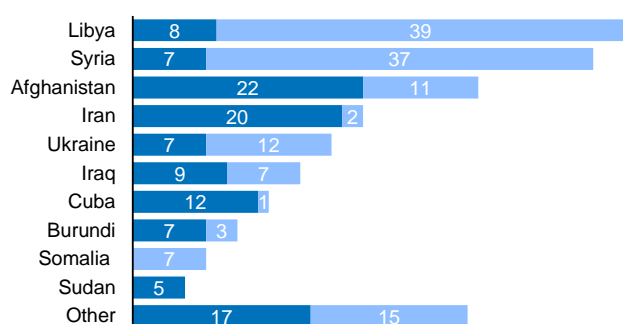

¹ Persons who left asylum procedure

	2022	2023	2024 Jan-Feb	Feb 2024
Temporary protection granted (persons fleeing Ukraine)	1,115	1,145	39	21

Persons granted protection in Serbia (Refugee Status Determination) - TOTAL 248

Total persons granted protection in Serbia (Refugee Status Determination and Temporary Protection) - TOTAL 1,432

Asylum intentions | 2024

Asylum applications | 2024

Positive decisions by Nationality

■ Refugee status ■ Subsidiary protection

Positive decision by age and sex²

² The data is updated annually

Positive decisions by year

UNHCR profiling of arrivals*

Total profiled individuals – February

405

Total profiled individuals – 2024:

1,554