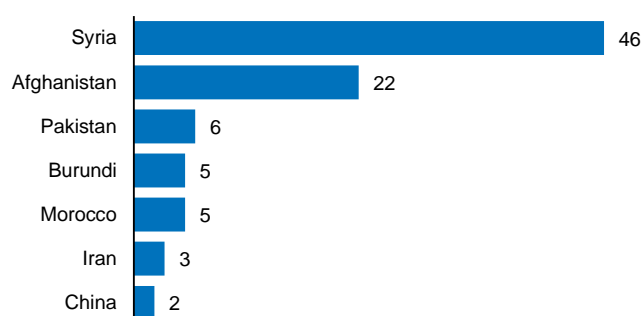

Asylum and Temporary Protection*

	2020	2021	2022	2023	2024 Jan-Feb	Feb 2024
Intentions to seek asylum	2,830	2,306	4,181	1,654	104	38
Applications for asylum submitted	144	174	320	196	53	39
Persons granted refugee status or subsidiary protection	29	14	30	9	1	0
Negative decisions (rejected or refused)	74	60	65	59	14	9
Suspended cases¹	119	73	258	115	20	11

¹ Persons who left asylum procedure

	2022	2023	2024 Jan-Feb	Feb 2024
Temporary protection granted (persons fleeing Ukraine)	1,115	1,145	39	21

Persons granted protection in Serbia (Refugee Status Determination) - TOTAL 248

Total persons granted protection in Serbia (Refugee Status Determination and Temporary Protection) - TOTAL 1,432

Asylum intentions | 2024