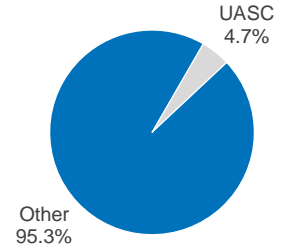

Total persons granted protection in Serbia (Refugee Status Determination and Temporary Protection) - TOTAL 1,432

Asylum intentions | 2024

Asylum applications | 2024

Positive decisions by Nationality

■ Refugee status ■ Subsidiary protection

Positive decision by age and sex²

² The data is updated annually

Positive decisions by year

UNHCR profiling of arrivals*

Total profiled individuals – February

405

Total profiled individuals – 2024:

1,554

Profiled by Nationality

Profiled by Gender and Age

UASC among profiled

Level of education

Data collected from Apr 2023

Occupations

Data collected from Apr 2023

* Information based on findings of UNHCR staff and partners