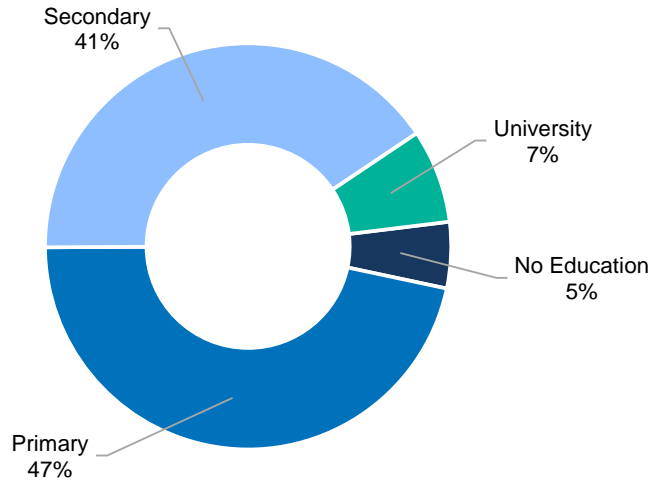

Positive decision by age and sex²

² The data is updated annually

Positive decisions by year

UNHCR profiling of arrivals*

Total profiled individuals – February

405

Total profiled individuals – 2024:

1,554

Profiled by Nationality

Profiled by Gender and Age

UASC among profiled

Level of education

Data collected from Apr 2023

Occupations

Data collected from Apr 2023

* Information based on findings of UNHCR staff and partners