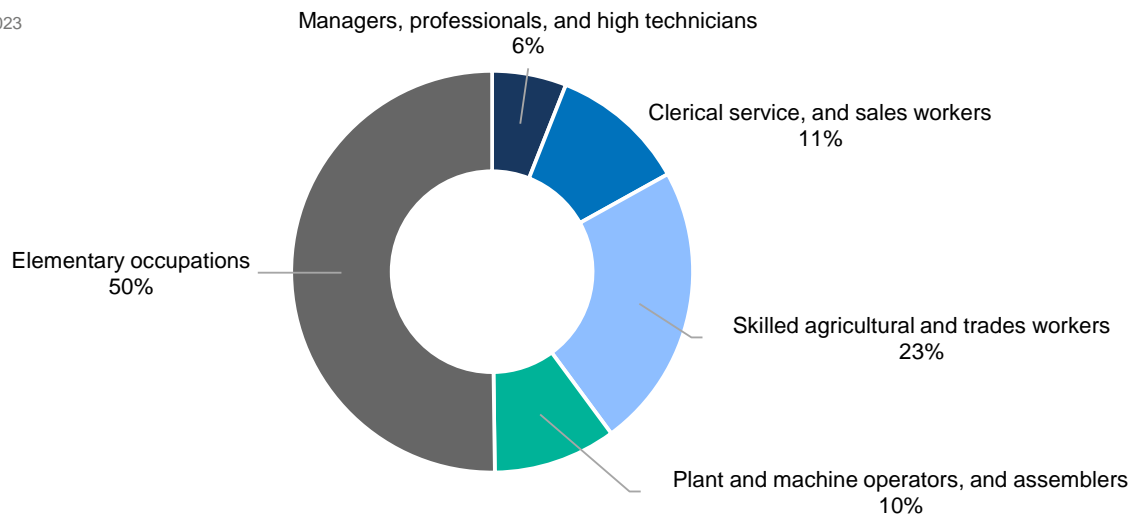

Positive decision by age and sex²

² The data is updated annually

Positive decisions by year

UNHCR profiling of arrivals*

Total profiled individuals – February

405

Total profiled individuals – 2024:

1,554

Profiled by Nationality

Profiled by Gender and Age

UASC among profiled

Level of education

Data collected from Apr 2023

Occupations

Data collected from Apr 2023

* Information based on findings of UNHCR staff and partners