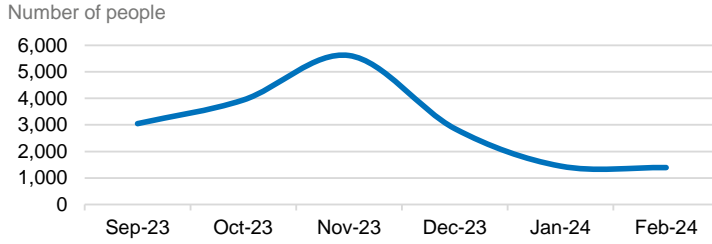

Serbia

February 2024

Asylum-seekers and migrants - presence*

Overall presence

The number of new entries in government centers – February: 1,687
 The number of new entries in government centers – January: 2,782

Total occupancy of government centers – end February: 1,162
 Total occupancy of government centers – end January: 1,212

Total of unaccompanied children in centers - end February: 113
 Total of unaccompanied children in centers - end January: 28