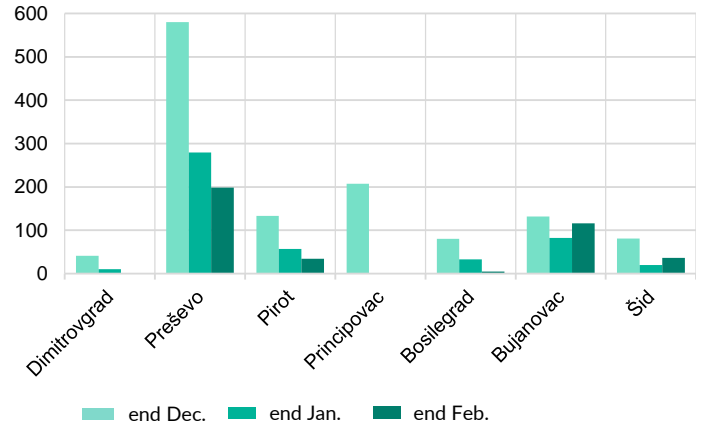

Serbia

February 2024

Asylum-seekers and migrants - presence*

Overall presence

The number of new entries in government centers – February: 1,687
 The number of new entries in government centers – January: 2,782

Total occupancy of government centers – end February: 1,162
 Total occupancy of government centers – end January: 1,212

Total of unaccompanied children in centers - end February: 113
 Total of unaccompanied children in centers - end January: 28

To see Site Profiles, please click on the map

Occupancy of Asylum and Reception/Transit Centers*

Asylum centers

Reception/Transit centers

Presence in Asylum Centers by nationality¹

Feb 2024

Presence in Transit Centers by nationality¹